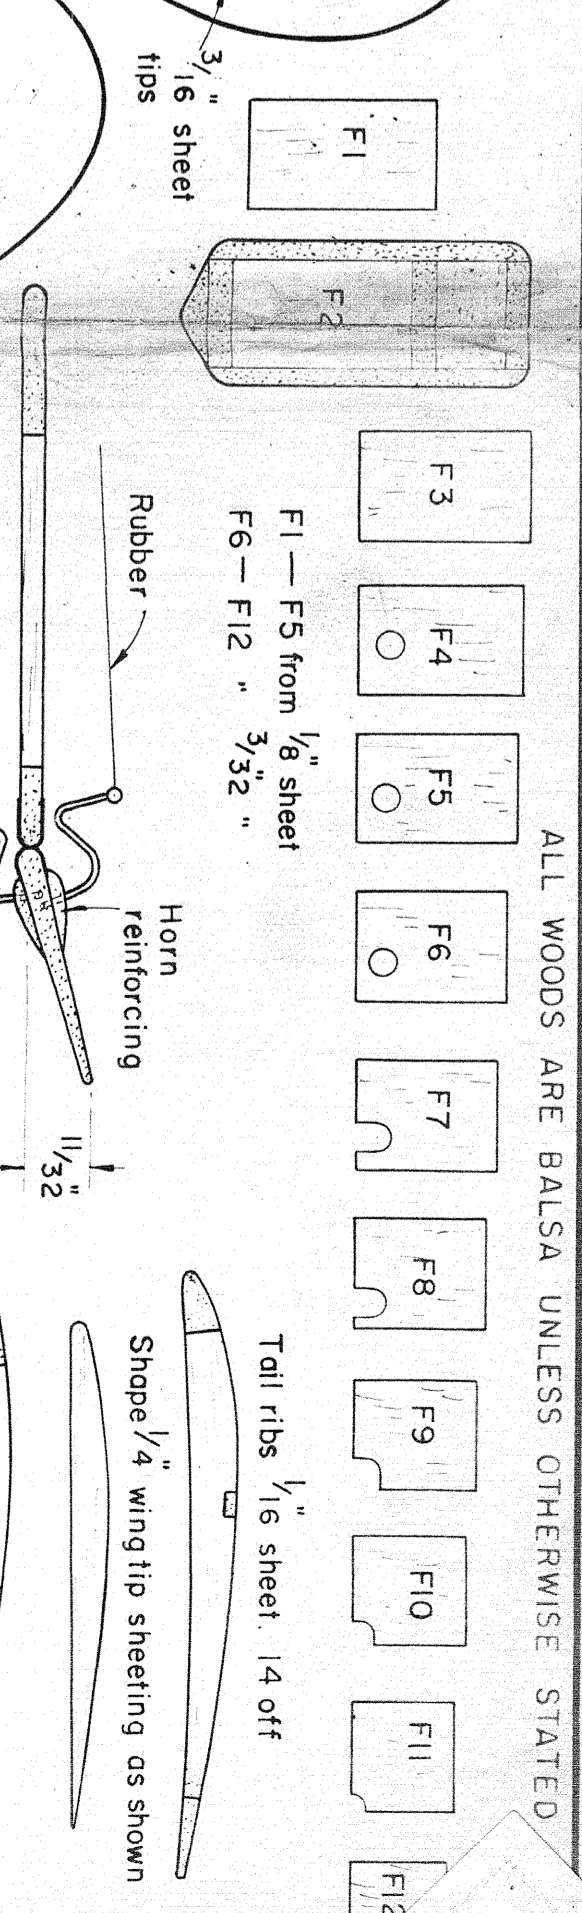

ALL WOODS ARE BALSA UNLESS OTHERWISE STATED

FREE WITH AEROMODELLER DECEMBER 1960

- W1 - 2 off 1/16 ply
 - W2 - 2 " 1/16 sheet
 - W3 - 26 " 1/16 "
 - W4 - 2 " 3/32 "
 - W4 - 2 " 1/16 "
- Tubes to fit 12 s.w.g piano wire dowel or Alum. knitting needles

- F1 - F5 from 1/8 sheet
- F6 - F12 " 3/32 "