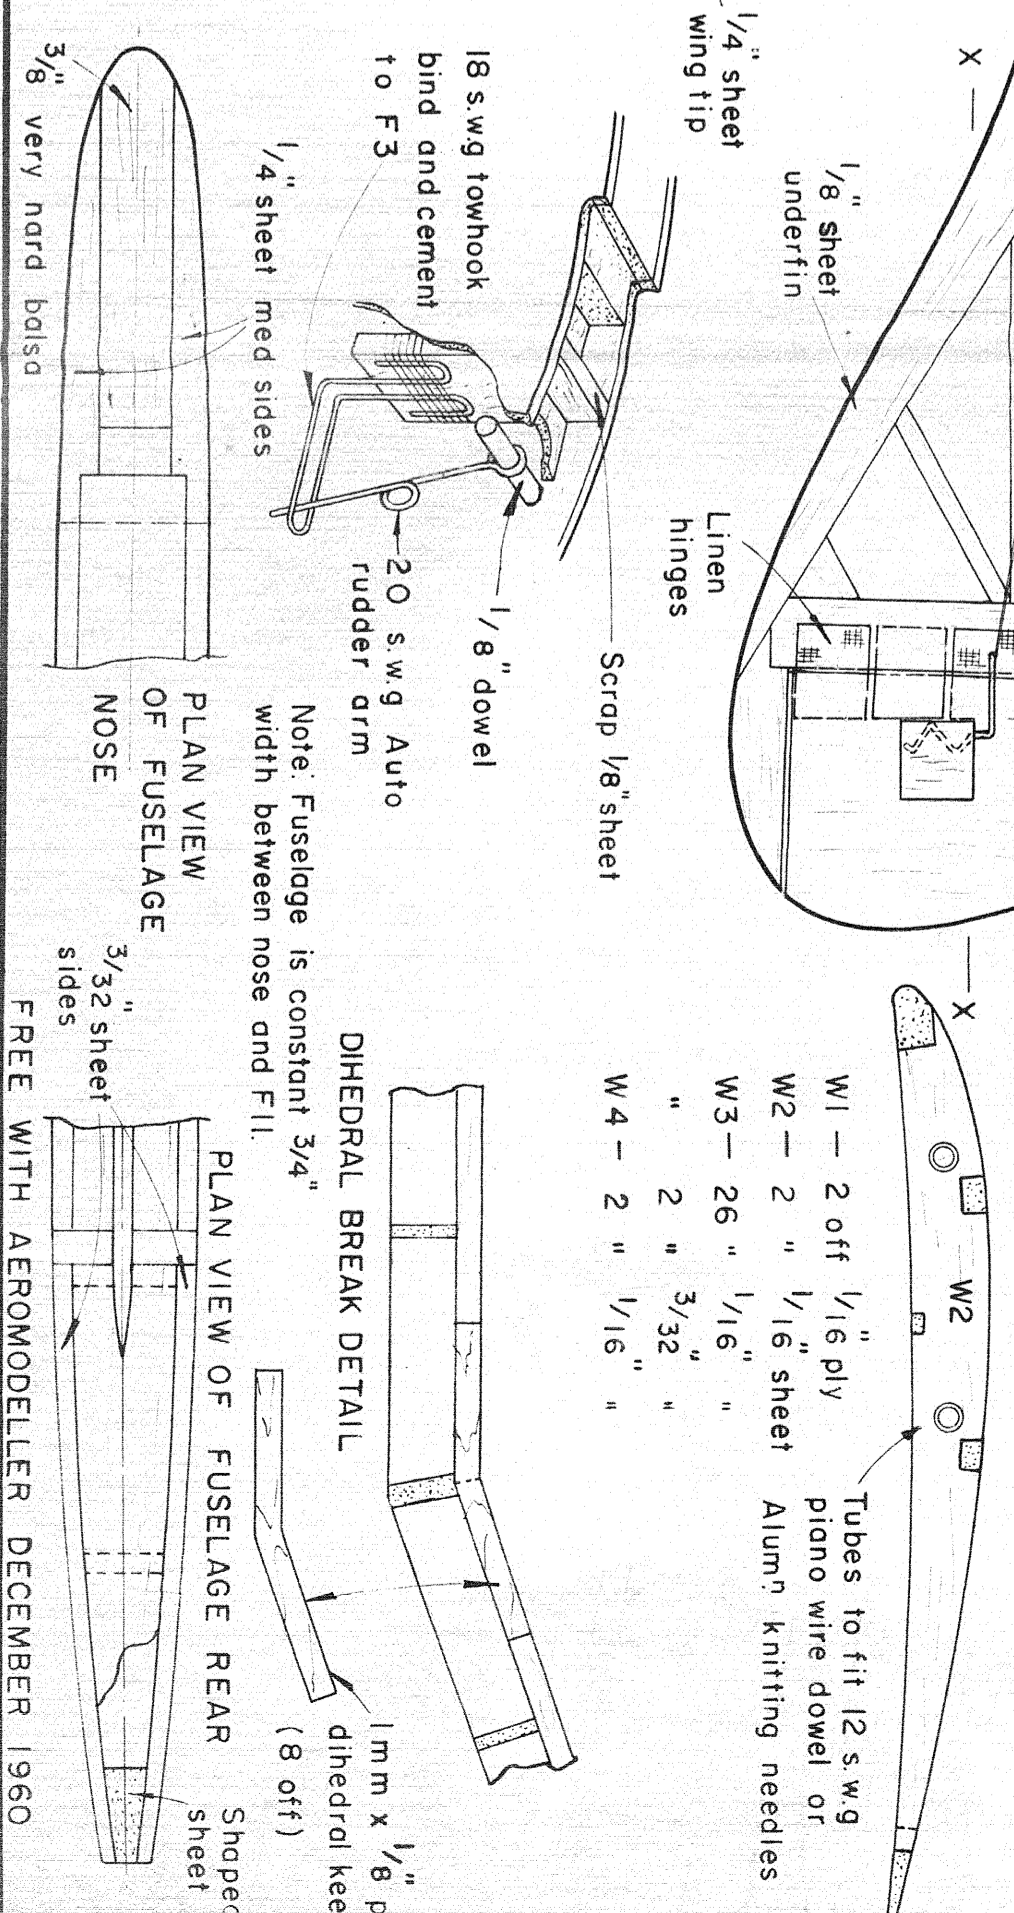

ALL WOODS ARE BALSA UNLESS OTHERWISE STATED

FREE WITH AEROMODELLER DECEMBER 1960

- W1 - 2 off 1/16 ply
 - W2 - 2 " 1/16 sheet
 - W3 - 26 " 1/16 "
 - W4 - 2 " 3/32 "
 - W4 - 2 " 1/16 "
- Tubes to fit 12 s.w.g piano wire dowel or Alum. knitting needles

- F1 - F5 from 1/8 sheet
- F6 - F12 " 3/32 "