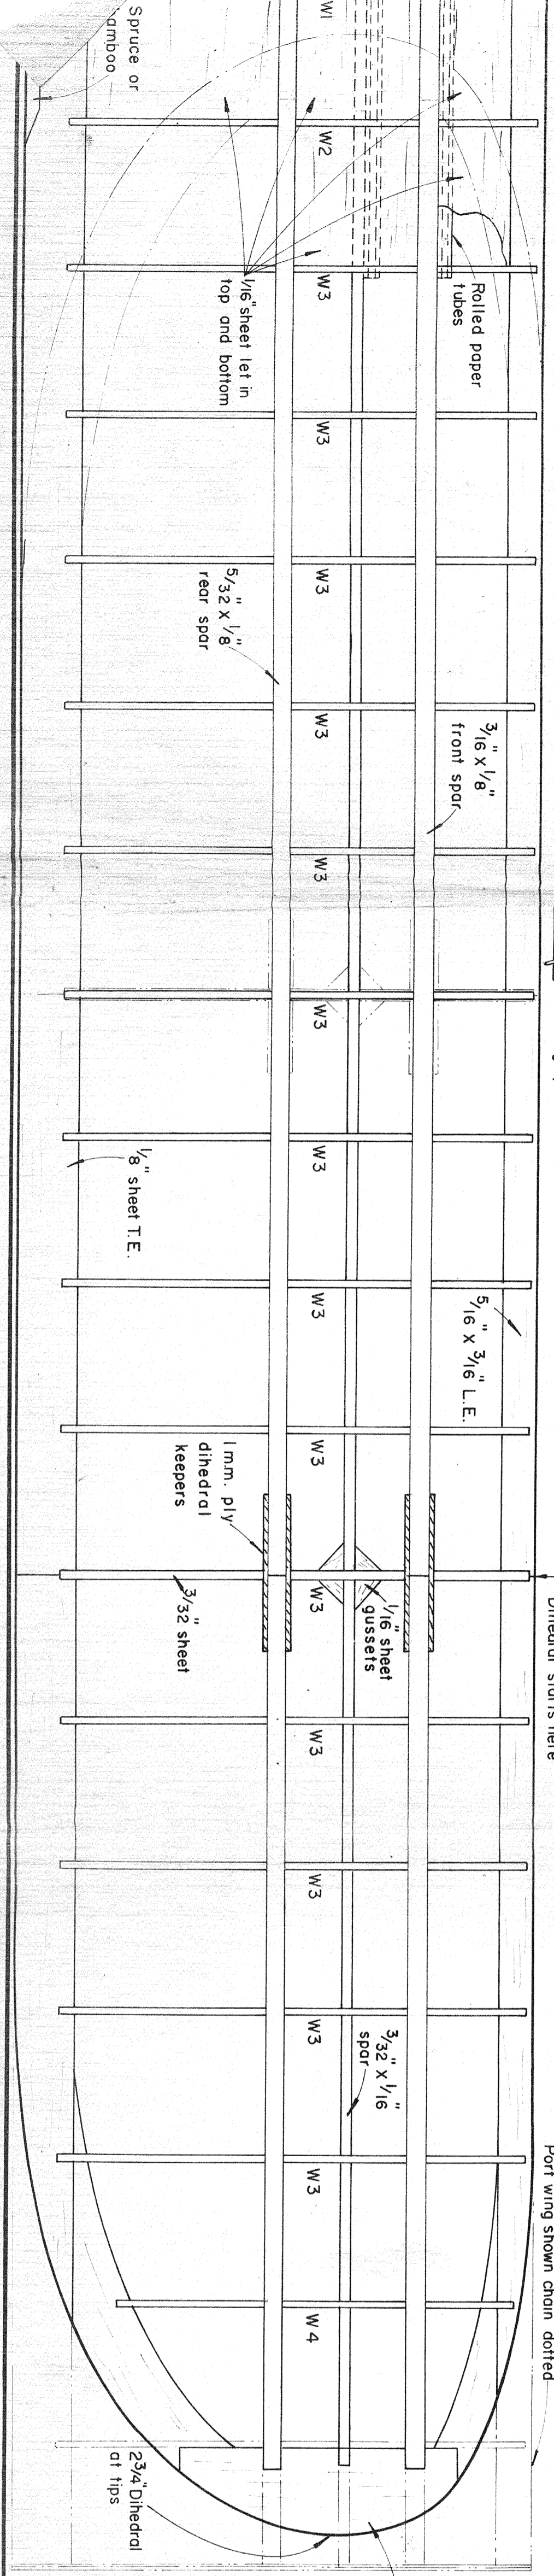

ALL WOODS ARE BALSA UNLESS OTHERWISE STATED

FREE WITH AEROMODELLER DECEMBER 1960

- W1 - 2 off 1/16 ply
 - W2 - 2 " 1/16 sheet
 - W3 - 26 " 1/16 "
 - W4 - 2 " 3/32 "
 - W4 - 2 " 1/16 "
- Tubes to fit 12 s.w.g piano wire dowel or Alum. knitting needles

- F1 - F5 from 1/8 sheet
- F6 - F12 " 3/32 "