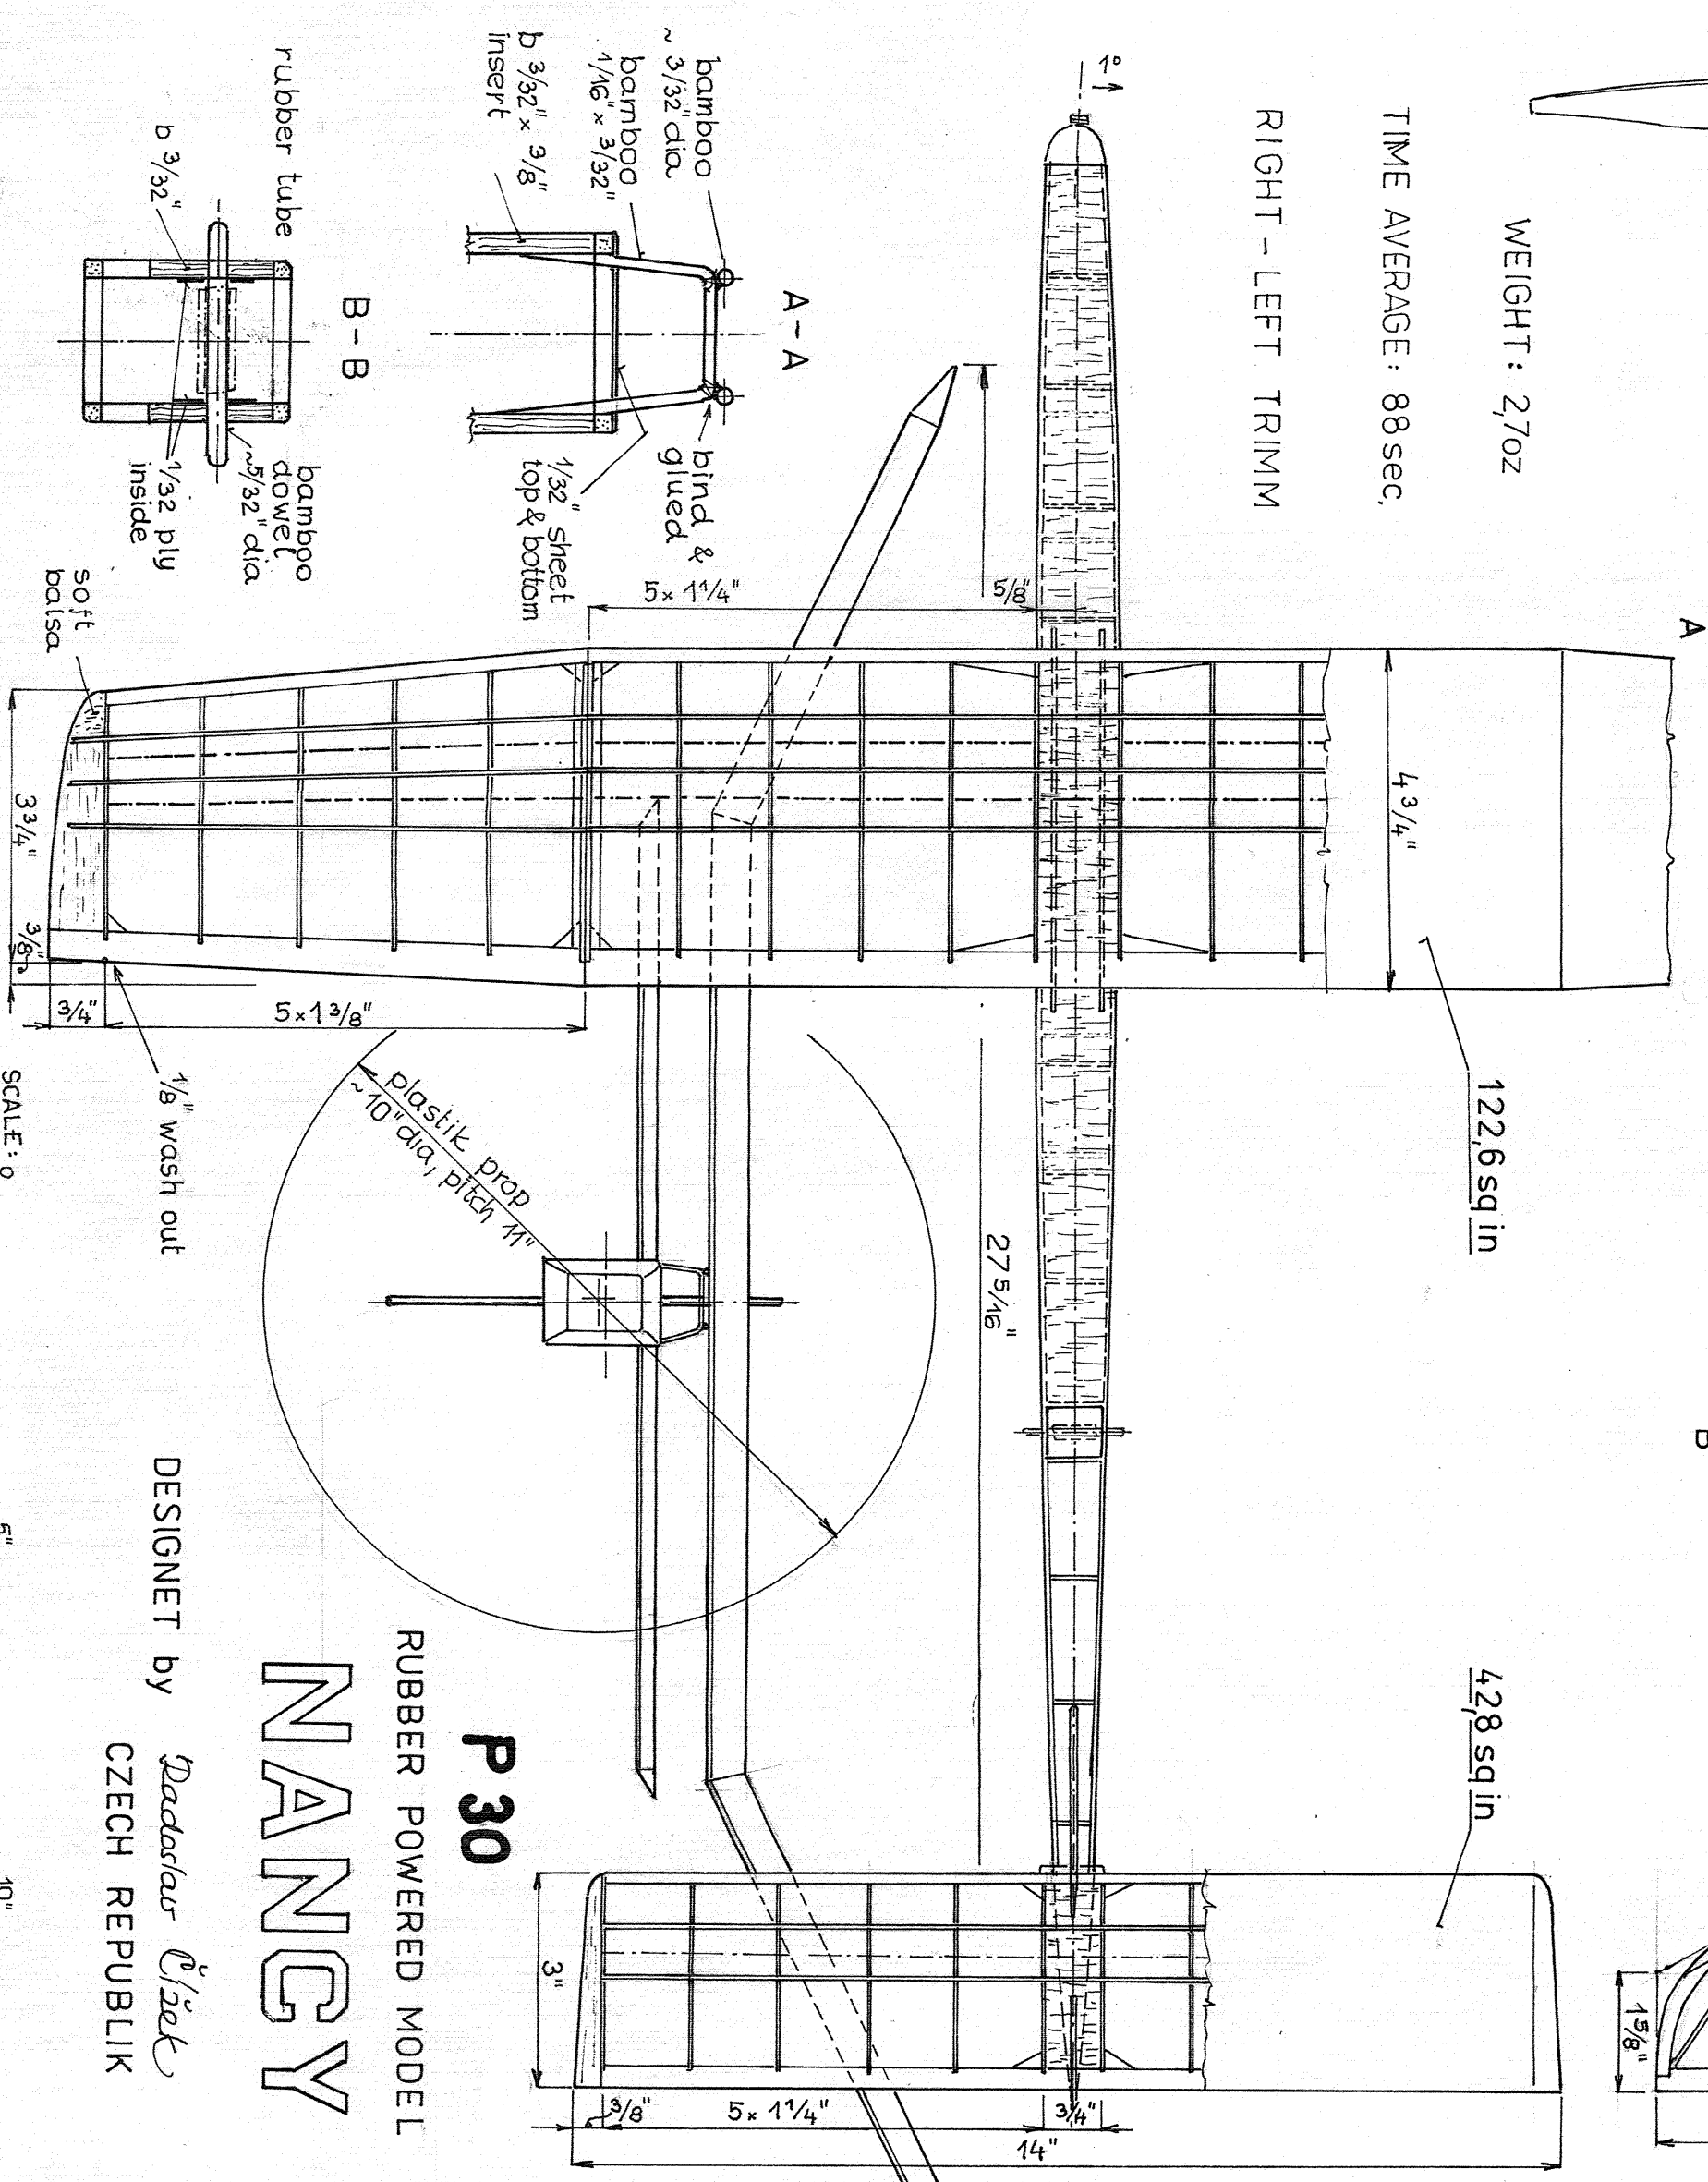

WEIGHT: 2,70z

TIME AVERAGE: 88 sec.

RIGHT - LEFT TRIMM

122,6 sq in

428 sq in

**P 30**

RUBBER POWERED MODEL

**NANGY**

DESIGNET by *Radoslav Čížek*  
CZECH REPUBLIK

SCALE: 0

5"

10"

X 01680