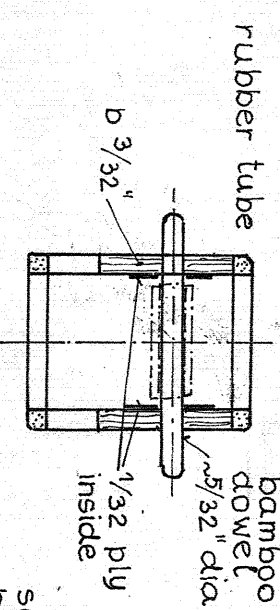

WEIGHT: 2,70z

TIME AVERAGE: 88 sec.

RIGHT - LEFT TRIMM

122,6 sq in

428 sq in

**P 30**

RUBBER POWERED MODEL

**NANGY**

DESIGNET by *Radoslav Čížek*  
CZECH REPUBLIK

SCALE: 0

5"

10"

X 01680