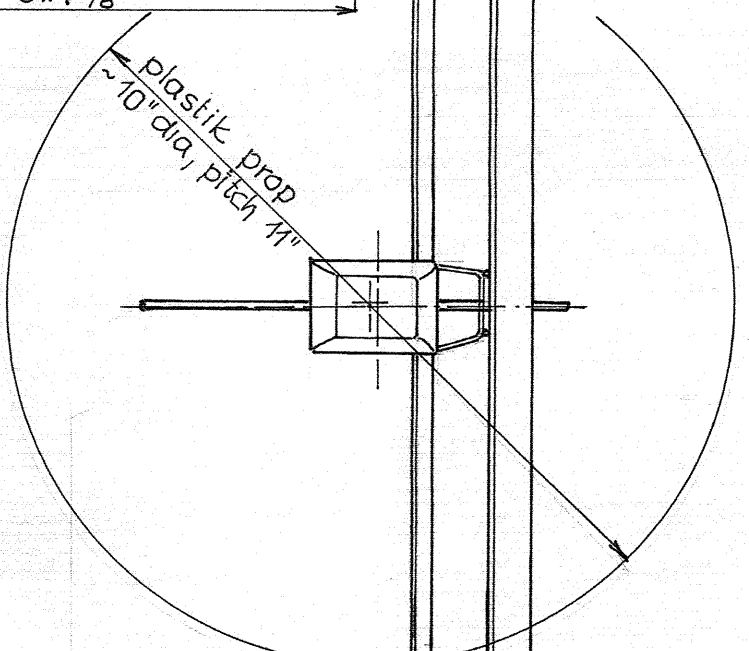

WEIGHT: 2,70z

TIME AVERAGE: 88 sec.

RIGHT - LEFT TRIMM

122,6 sq in

428 sq in

**P 30**

RUBBER POWERED MODEL

**NANGY**

DESIGNET by *Radoslav Čížek*  
CZECH REPUBLIK

SCALE: 0

5"

10"

X 01680