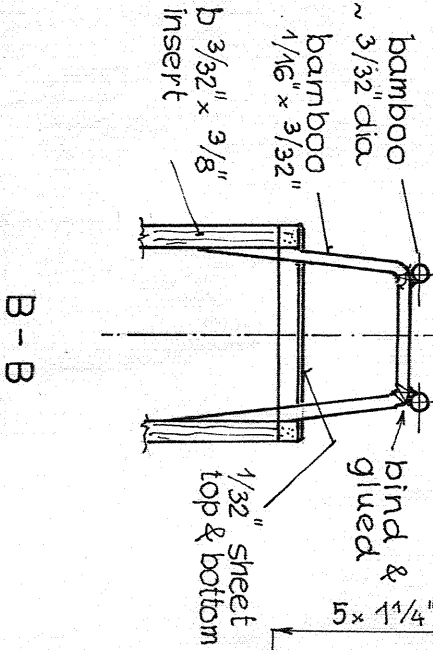

WEIGHT: 2,70z

TIME AVERAGE: 88 sec.

RIGHT - LEFT TRIMM

122,6 sq in

428 sq in

**P 30**

RUBBER POWERED MODEL

**NANGY**

DESIGNET by *Radoslav Čížek*  
CZECH REPUBLIK

SCALE: 0

5"

10"

X 01680